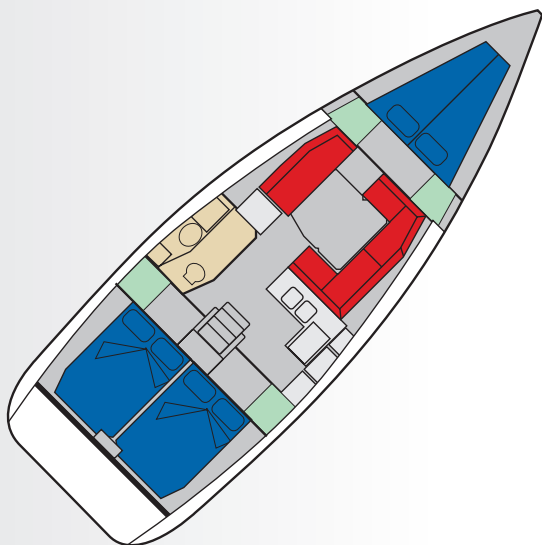

SUN ODYSSEY 379 MINERVA

Lenght	11,34 m
Beam	3,76 m
Draft	2,10 m
Berths/cab/wc	8/3/1
Sail Area	70,00 mq
Mainsail	full batten
Engine	30 HP/Yanmar
Fuel	130 L
Water	330 L

LEGENDA

	BOOTH / BED
	BATHROOM
	SITTING
	CABINET
	KITCHEN

Year/anno	2014
Wc/toilets	1
Electric Windlass/Salpancora elettrico	YES
Autopilot	YES
Gps/ Plotter in Cockpit/ In pozzetto	INSIDE
Radio - usb - aux	YES NO CD PLAYER
Altoparlanti Esterni/Speakers In Cockpit	YES
Bimini top	YES
Sprayhood	YES
Bow thruster/Elica di prua	NO
Generator	NO
Conditioned Air/ Air condizionata	NO
Fans/Ventilatori	NO
Dinghy rigid bottom / Tender fondo rigido	NORMAL
Usb Socket /Prese usb	1 IN DINETTE
Convertible Dinette /Trasformabile	YES
Sail'sYear/ Anno delle vele	2014
Black water tank/ Serbatoio acque nere	YES
Teak deck / Pozzetto in teak	YES
Electric Winch/ Winch elettrico	NO